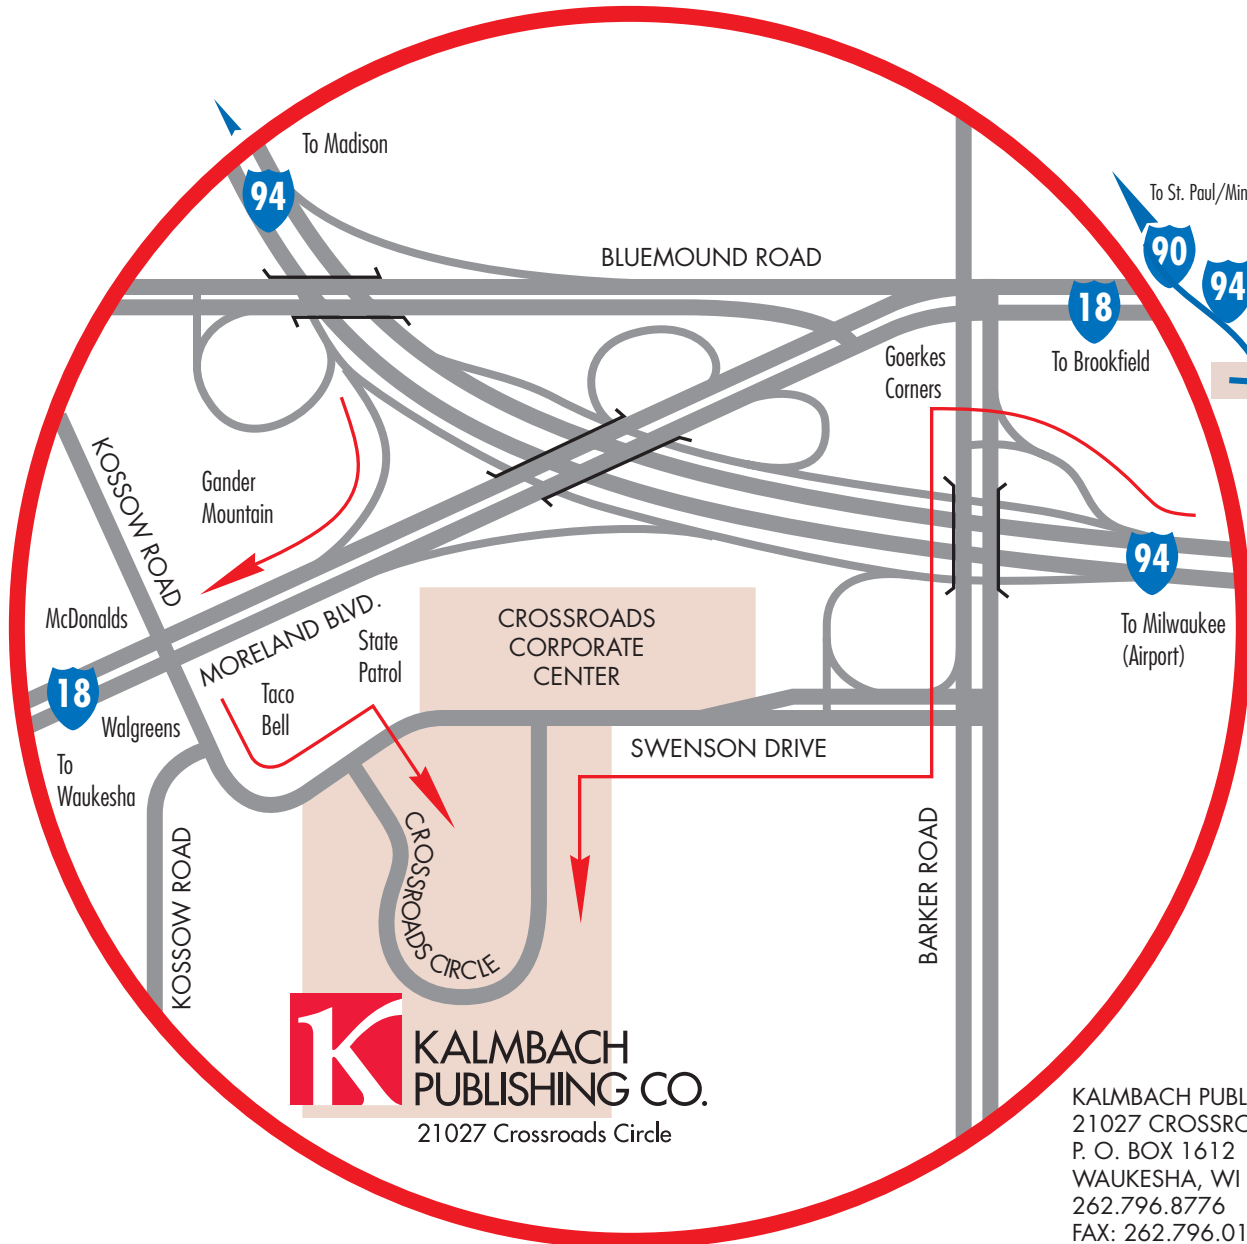

194 from the **WEST** take **Exit 297** (Hwy. 18, Bluemound Rd.) and continue WESTBOUND. Immediately get into the left lane and turn left at the first stoplight – Kossow Rd. Turn right on Crossroads Circle. After passing a large, open field, Kalmbach Publishing is the first building on your right.

194 from the **EAST** take **Exit 297** (Hwy. 18, Bluemound Rd.) and exit onto the first ramp to Barker Rd. Turn left on Barker Rd. over the bridge and bear right at the first stoplight onto Swenson Dr. Turn left on Crossroads Cir. Kalmbach Publishing is located on the left.